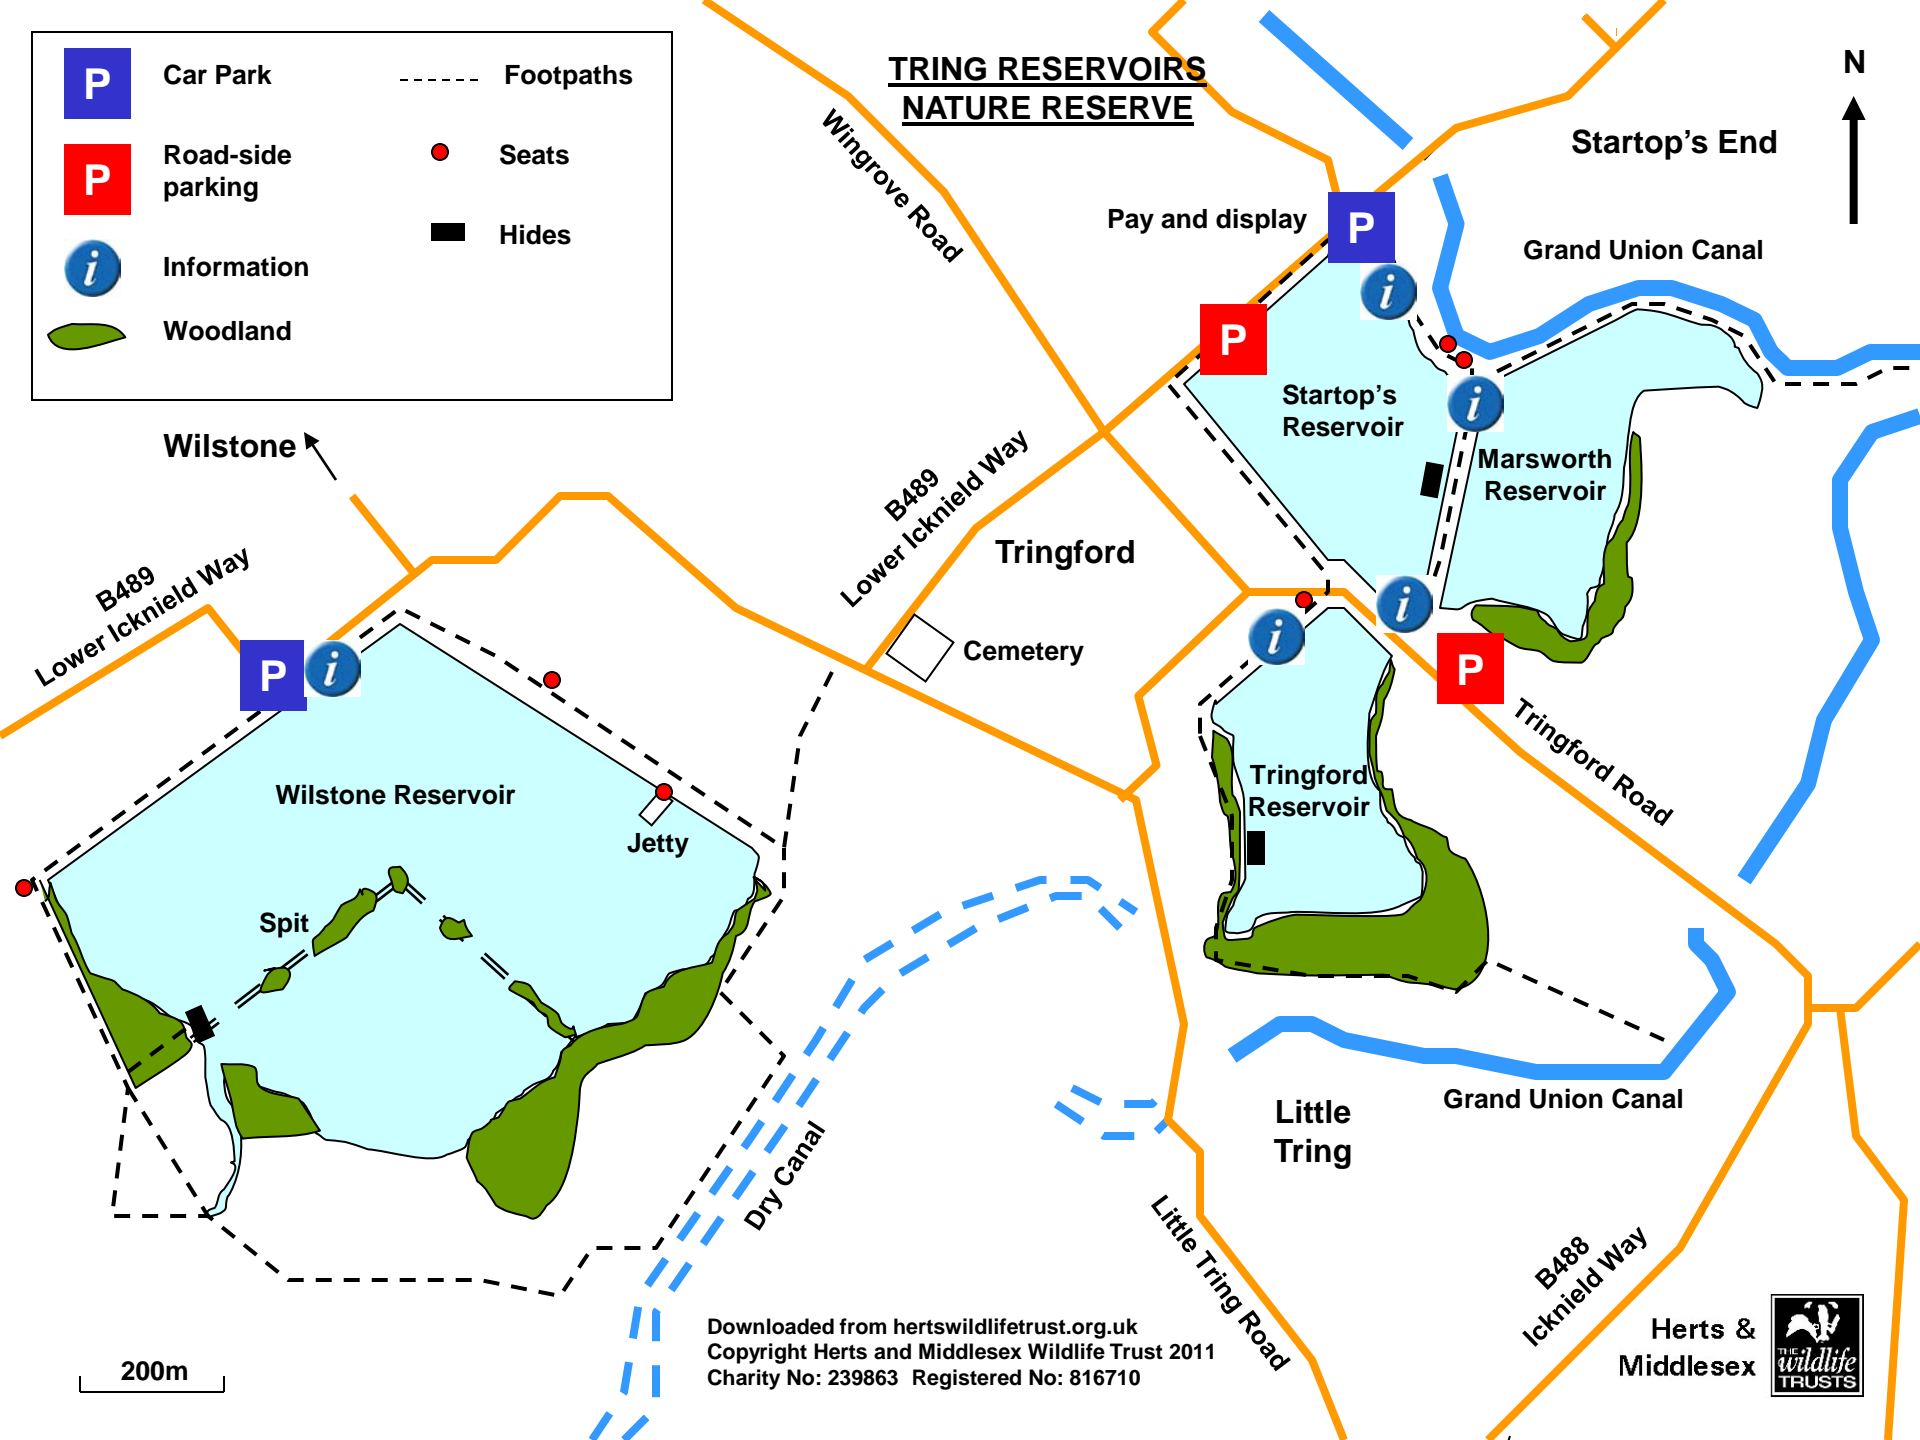

	Car Park		Footpaths
	Road-side parking		Seats
	Information		Hides
	Woodland		

**TRING RESERVOIRS
NATURE RESERVE**

Downloaded from hertswildlifetrust.org.uk
 Copyright Herts and Middlesex Wildlife Trust 2011
 Charity No: 239863 Registered No: 816710