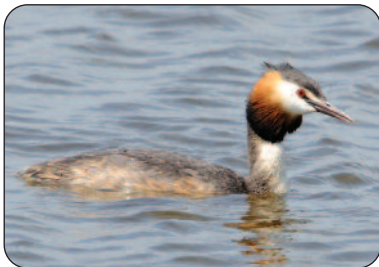

## Winter Wildfowl Spotting Challenge!

Use this sheet to record your findings.

Shoveler

Tufted duck

Pochard

Great crested grebe

Coot

Gadwall

Grey heron

Moorhen

Wigeon

Goldeneye

Goosander

Smew