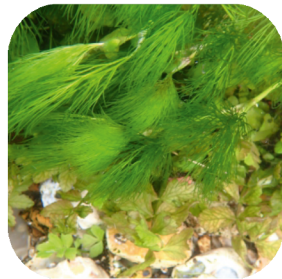

Chalk Stream Challenge: Animal Spotter Sheet

**Herts &
Middlesex
Wildlife Trust**

Mallard

Moorhen

Banded
Demoiselle

Kingfisher

Mayfly

Caddisfly

Grey
Heron

Grey
Wagtail

Freshwater
fish

Water Vole

Dragonfly

Coot

Chalk Stream Challenge: River Feature I-Spy

**Herts &
Middlesex
Wildlife Trust**

Sluice

Sewage pipe

Cattle trough

Bridge

Weir

Aquatic plants (underwater)

Bankside plants

Woody debris

Overhanging trees

Gravel riverbed

Something manmade

Slow moving water

Faster moving water

Meander (bend)

Chalk Stream Challenge: Plant Spotter Sheet

**Herts &
Middlesex**
Wildlife Trust